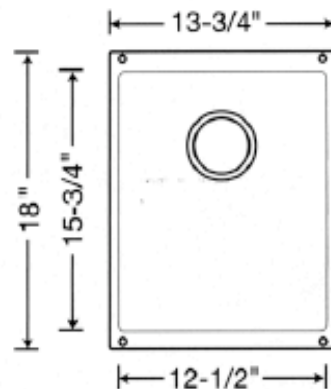

Available in 3 colors.

513-422

White

513-423

Biscuit

513-424

Anthracite

Bowl depth: 7 1/2"