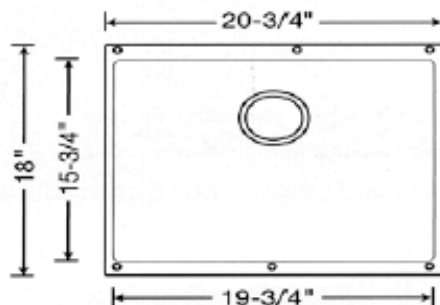

Available in 3 colors.

513-426

White

513-427

Biscuit

513-428

Anthracite

Bowl depth: 7 1/2"