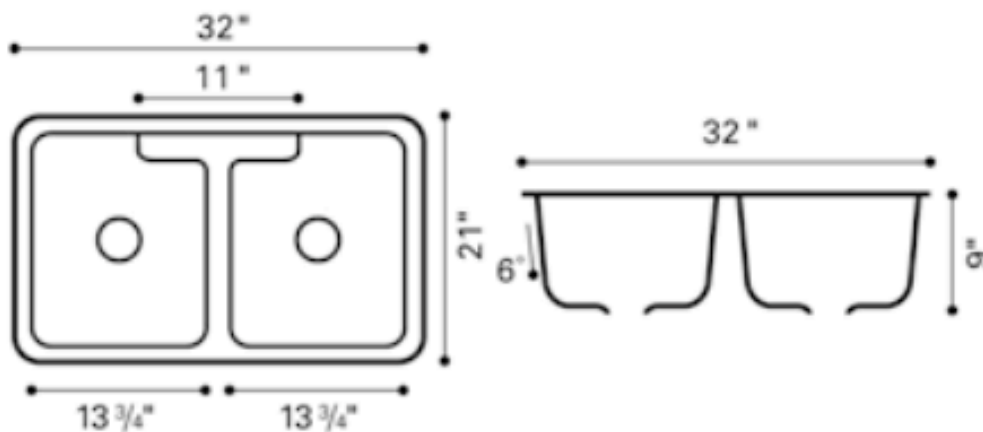

Laminate, Solid Surface & Granite

Custom Countertops

5021 STATEMAN DR., IRVING, TX 75063

TEL 972-353-8766 FAX 972-353-4447

www.countersource.net

Integrated Solid Surface Sink Hampton

Integrated solid surface sinks add function and style to your home. Stain resistant and durable, the renewable finish means that your sink will stay looking new for years to come. Available for installation in any solid surface, or laminate countertop.