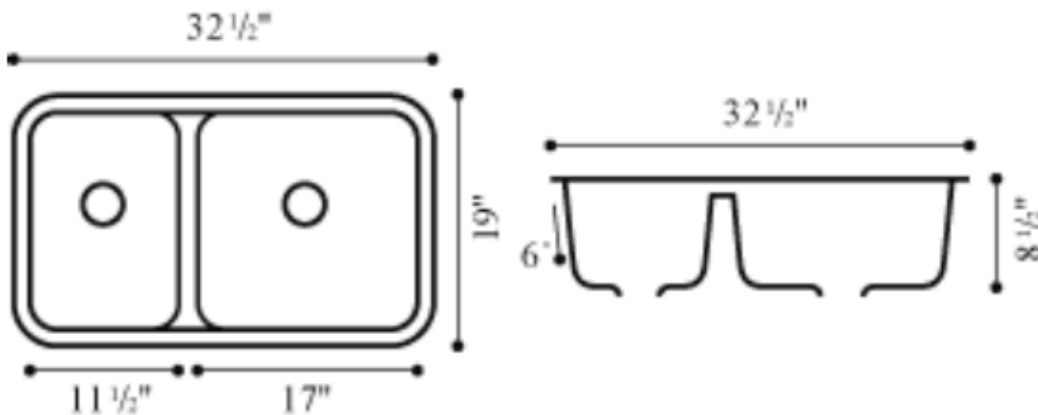

## Solid Surface Undermount Sink Kingston

Integrated solid surface sinks add function and style to your home. Stain resistant and durable, the renewable finish means that your sink will stay looking new for years to come. Available for installation in any solid surface, or laminate countertop.