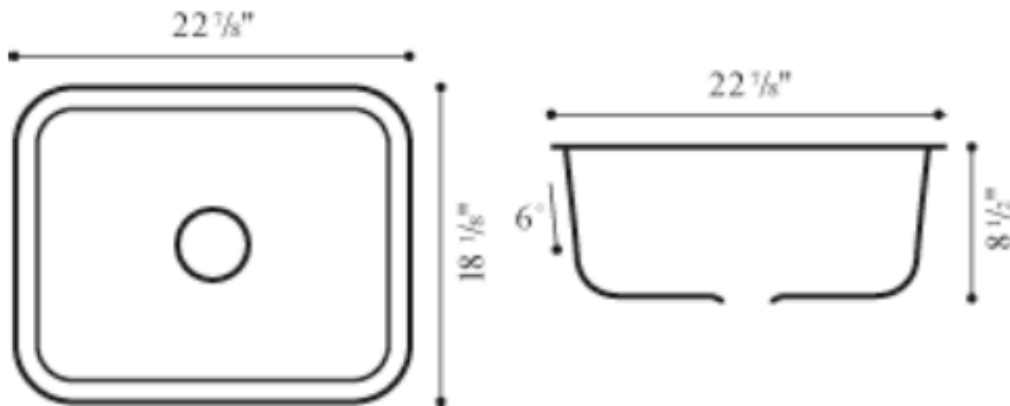

Laminate, Solid Surface & Granite

Custom Countertops

5021 STATEMAN DR., IRVING, TX 75063

TEL 972-353-8766 FAX 972-353-4447

www.countersource.net

Integrated Solid Surface Sink Madrid

Integrated solid surface sinks add function and style to your home. Stain resistant and durable, the renewable finish means that your sink will stay looking new for years to come. Available for installation in any solid surface, or laminate countertop.