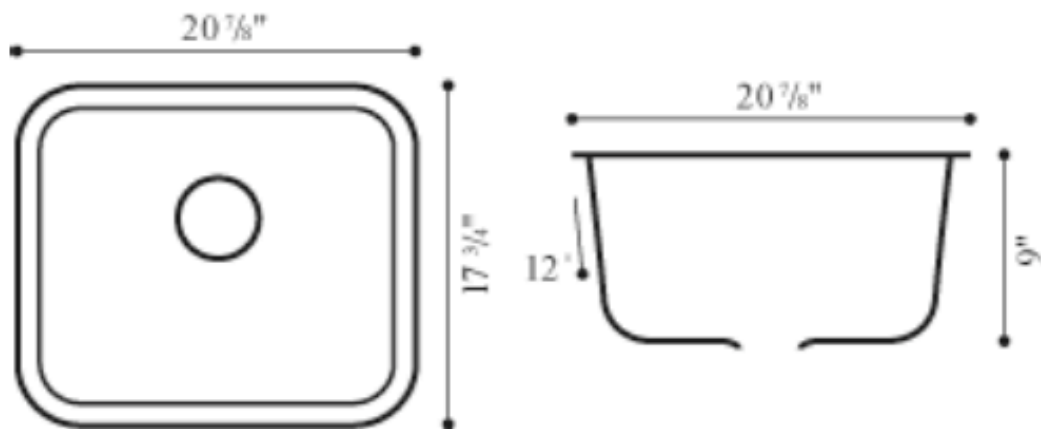

## Integrated Solid Surface Sink Monterey

Integrated solid surface sinks add function and style to your home. Stain resistant and durable, the renewable finish means that your sink will stay looking new for years to come. Available for installation in any solid surface, or laminate countertop.