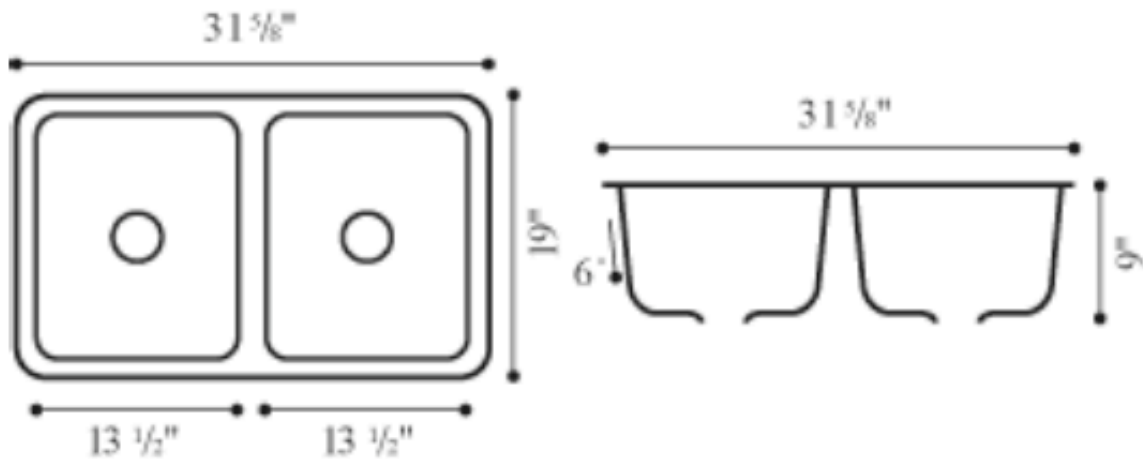

Laminate, Solid Surface & Granite

Custom Countertops

5021 STATEMAN DR., IRVING, TX 75063

TEL 972-353-8766 FAX 972-353-4447

www.countersource.net

Integrated Solid Surface Sink Newport

Integrated solid surface sinks add function and style to your home. Stain resistant and durable, the renewable finish means that your sink will stay looking new for years to come. Available for installation in any solid surface, or laminate countertop.