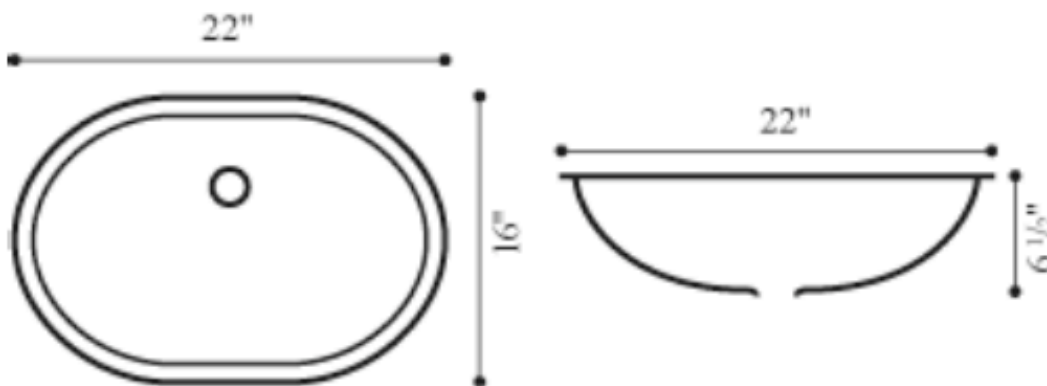

## Integrated Solid Surface Sink Oxford

Integrated solid surface sinks add function and style to your home. Stain resistant and durable, the renewable finish means that your sink will stay looking new for years to come. Available for installation in any solid surface, or laminate countertop.