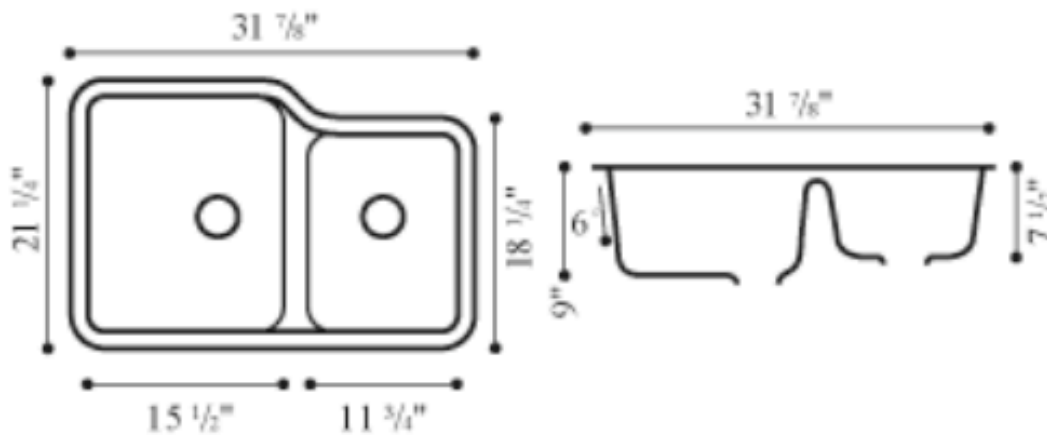

## Integrated Solid Surface Sink Sorrento

Integrated solid surface sinks add function and style to your home. Stain resistant and durable, the renewable finish means that your sink will stay looking new for years to come. Available for installation in any solid surface, or laminate countertop.