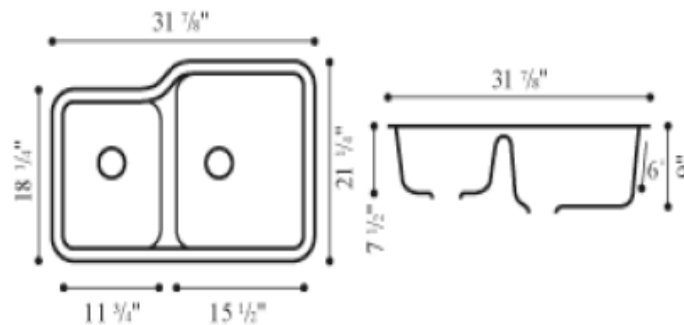

Finally the ease of use and stylish look of integrated sinks traditionally only available in higher end surfaces are now available in laminate countertops.

The Tuscany pictured below is a 60/40 large bowl right* sink available in white or bisque for installation in laminate countertops.