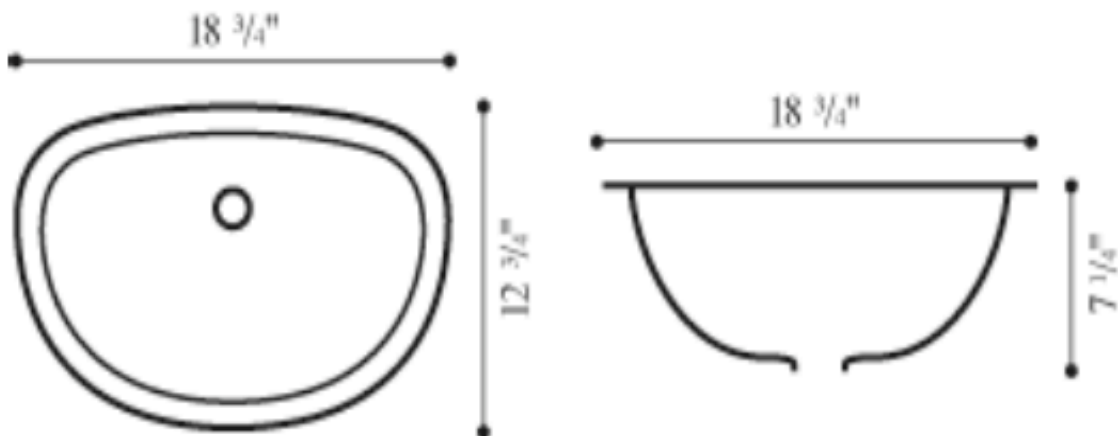

Laminate, Solid Surface & Granite

Custom Countertops

5021 STATEMAN DR., IRVING, TX 75063

TEL 972-353-8766 FAX 972-353-4447

www.countersource.net

Integrated Solid Surface Sink Windsor

Integrated solid surface sinks add function and style to your home. Stain resistant and durable, the renewable finish means that your sink will stay looking new for years to come. Available for installation in any solid surface, or laminate countertop.

Available in white or bisque

www.countersource.net

What can we do for you today?