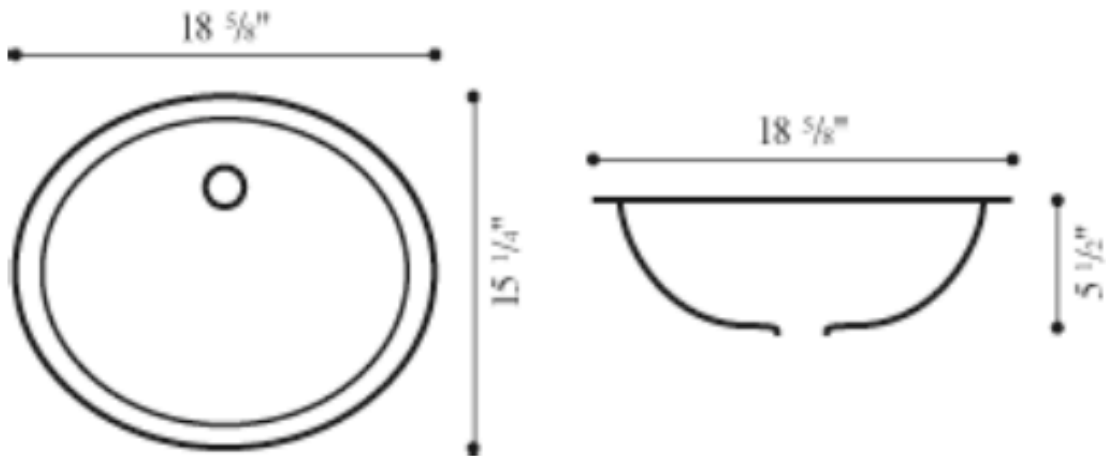

Laminate, Solid Surface & Granite

Custom Countertops

5021 STATEMAN DR., IRVING, TX 75063

TEL 972-353-8766 FAX 972-353-4447

www.countersource.net

Integrated Solid Surface Sink York

Integrated solid surface sinks add function and style to your home. Stain resistant and durable, the renewable finish means that your sink will stay looking new for years to come. Available for installation in any solid surface, or laminate countertop.