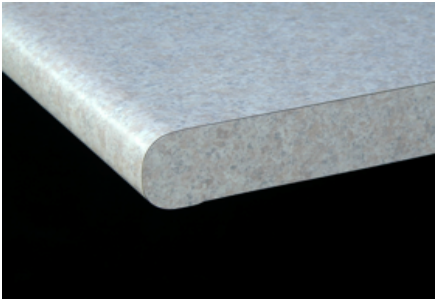

## POST FORM EDGE PROFILES

**No Drip**

**Waterfall**

**European**

**180 Degree**

**Exposed Wood Edge**

**Edge Veneer**

**Reveal Wood Edge**