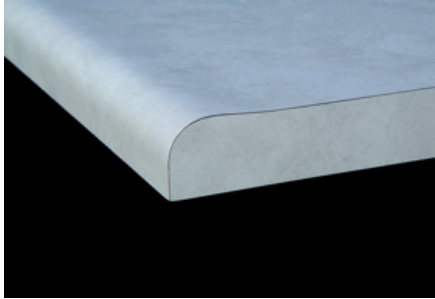

## POST FORM EDGE PROFILES

**No Drip**

**Waterfall**

**European**

**180 Degree**

**Exposed Wood Edge**

**Edge Veneer**

**Reveal Wood Edge**