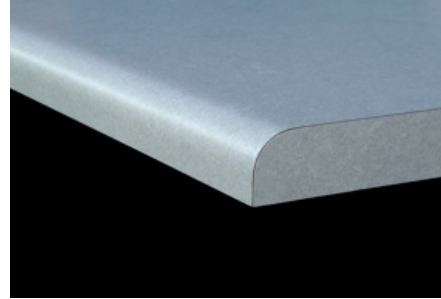

## POST FORM EDGE PROFILES

**No Drip**

**Waterfall**

**European**

**180 Degree**

**Exposed Wood Edge**

**Edge Veneer**

**Reveal Wood Edge**