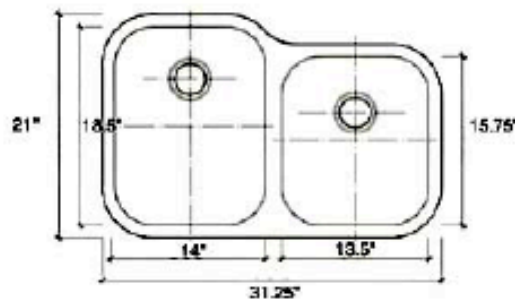

## Stainless Steel Under mount Sink AS-108

An offset 60/40 double bowl sink with deep bowls. This sink has a brushed finish. And is in stock and available in any stone or solid surface countertop.

Bowl depths: Large 10" Small 8"

Bowl dimensions: Large 18 1/2" x 14" Small 15 3/4" x 13 1/2"